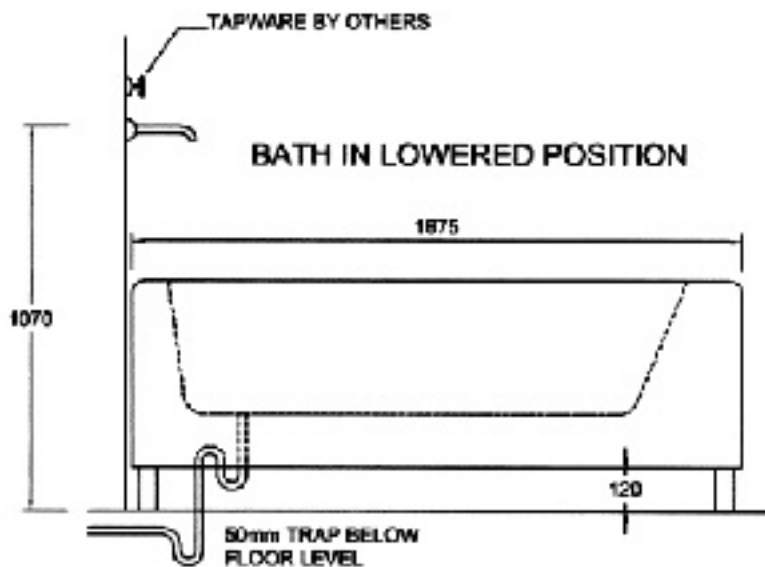

Standard and Spa Bath without tapware Installation dimensions Sheet "A"

+ + SUGGESTED TAPWARE LOCATIONS
Ⓜ

+ +
Ⓜ

Standard and Spa Bath with tapware Installation dimensions Sheet "B"

NOTE: HORNE H 150 2 THERMOSTATIC MIXING VALVE SUPPLIED BATH COMPONENT