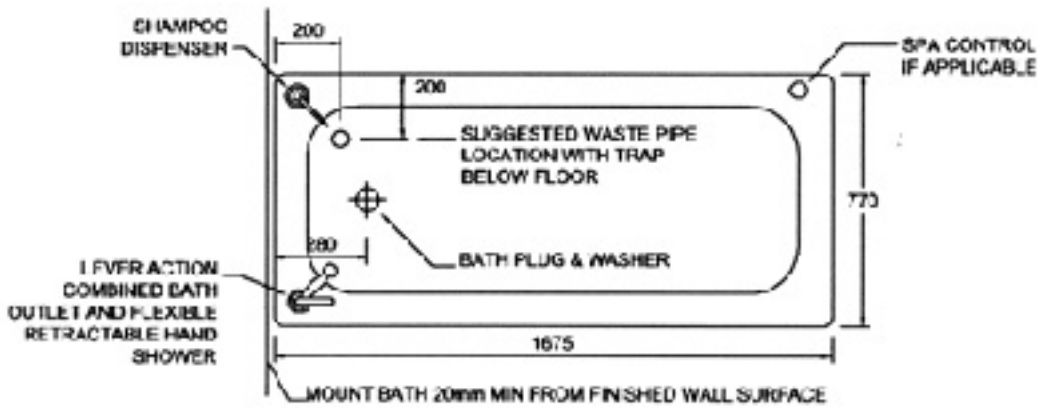

Standard and Spa Bath without tapware Installation dimensions Sheet "A"

+ + SUGGESTED TAPWARE LOCATIONS
Ⓜ

+ +
Ⓜ

Standard and Spa Bath with tapware Installation dimensions Sheet "B"

NOTE: HORNE H 150 2 THERMOSTATIC MIXING VALVE SUPPLIED BATH COMPONENT