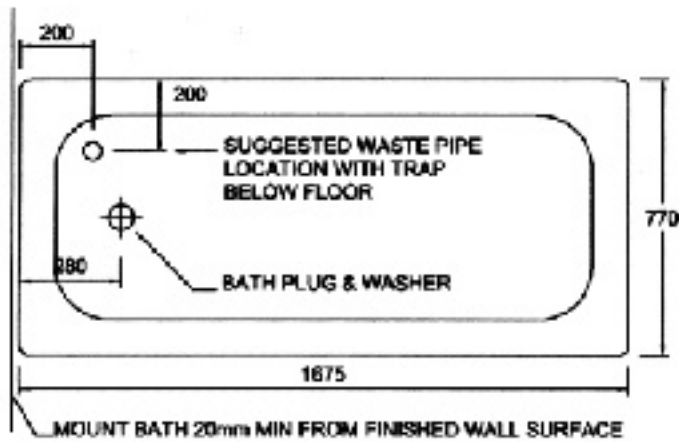

Standard and Spa Bath without tapware Installation dimensions Sheet "A"

+ + SUGGESTED TAPWARE LOCATIONS
Ⓜ

+ +
Ⓜ

Standard and Spa Bath with tapware Installation dimensions Sheet "B"

NOTE: HORNE H 150 2 THERMOSTATIC MIXING VALVE SUPPLIED BATH COMPONENT