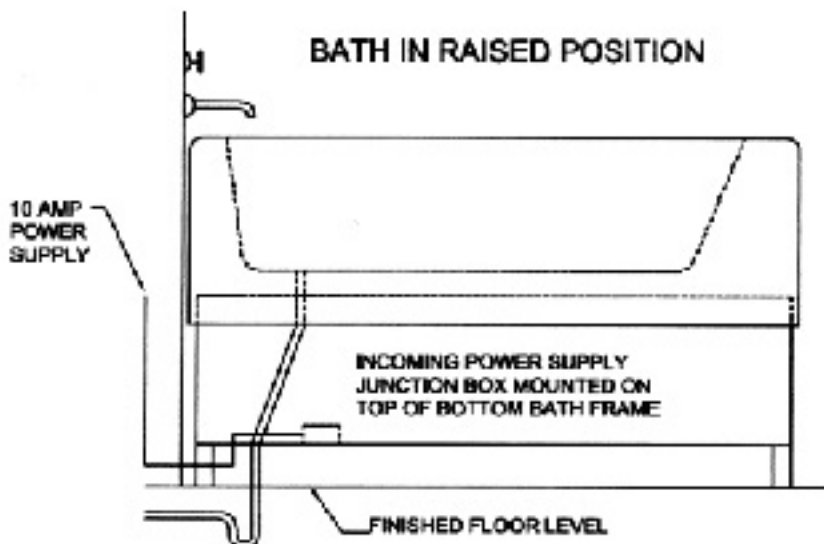

Standard and Spa Bath without tapware Installation dimensions Sheet "A"

+ + SUGGESTED TAPWARE LOCATIONS
Ⓜ

+ +
Ⓜ

Standard and Spa Bath with tapware Installation dimensions Sheet "B"

NOTE: HORNE H 150 2 THERMOSTATIC MIXING VALVE SUPPLIED BATH COMPONENT